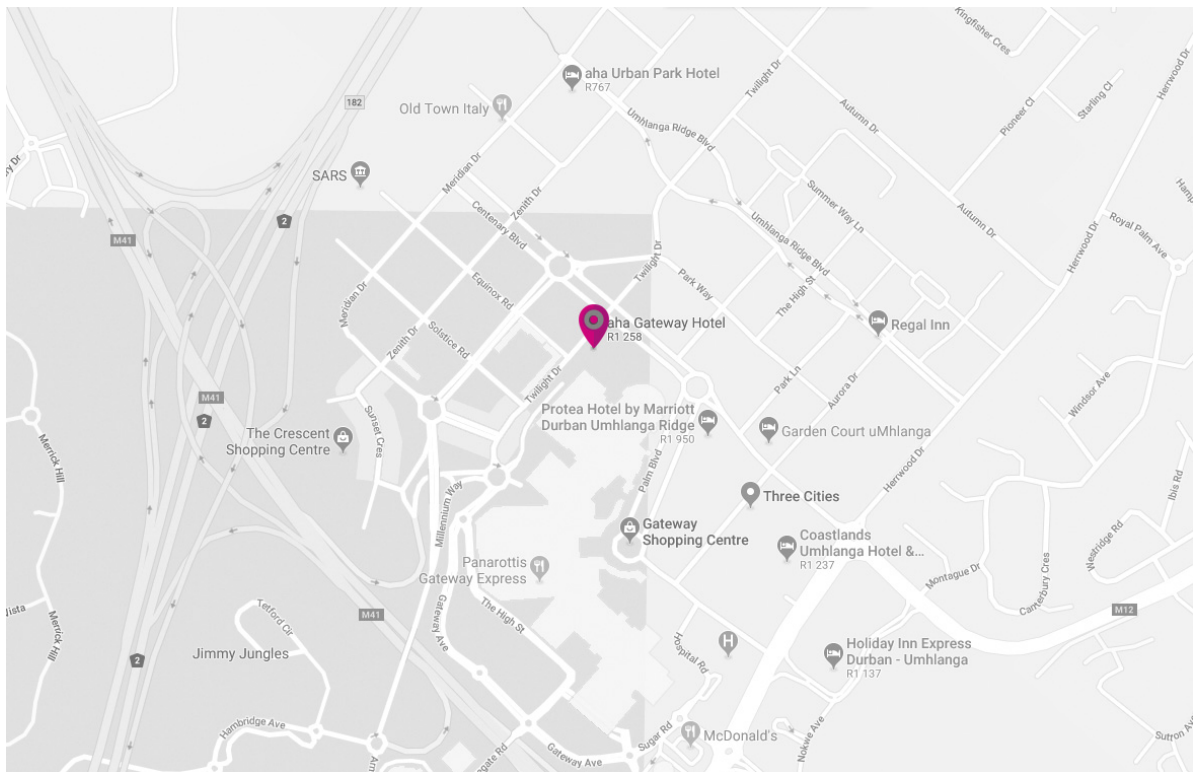

SEMI-FINALIST ROADSHOW 2019 MAP FOR THE VENUE

GATEWAY HOTEL, Gateway Hotel, Cnr Centenary Blvd &, Twilight Dr,
Umhlanga Ridge, Umhlanga, Durban

We look forward to seeing you!